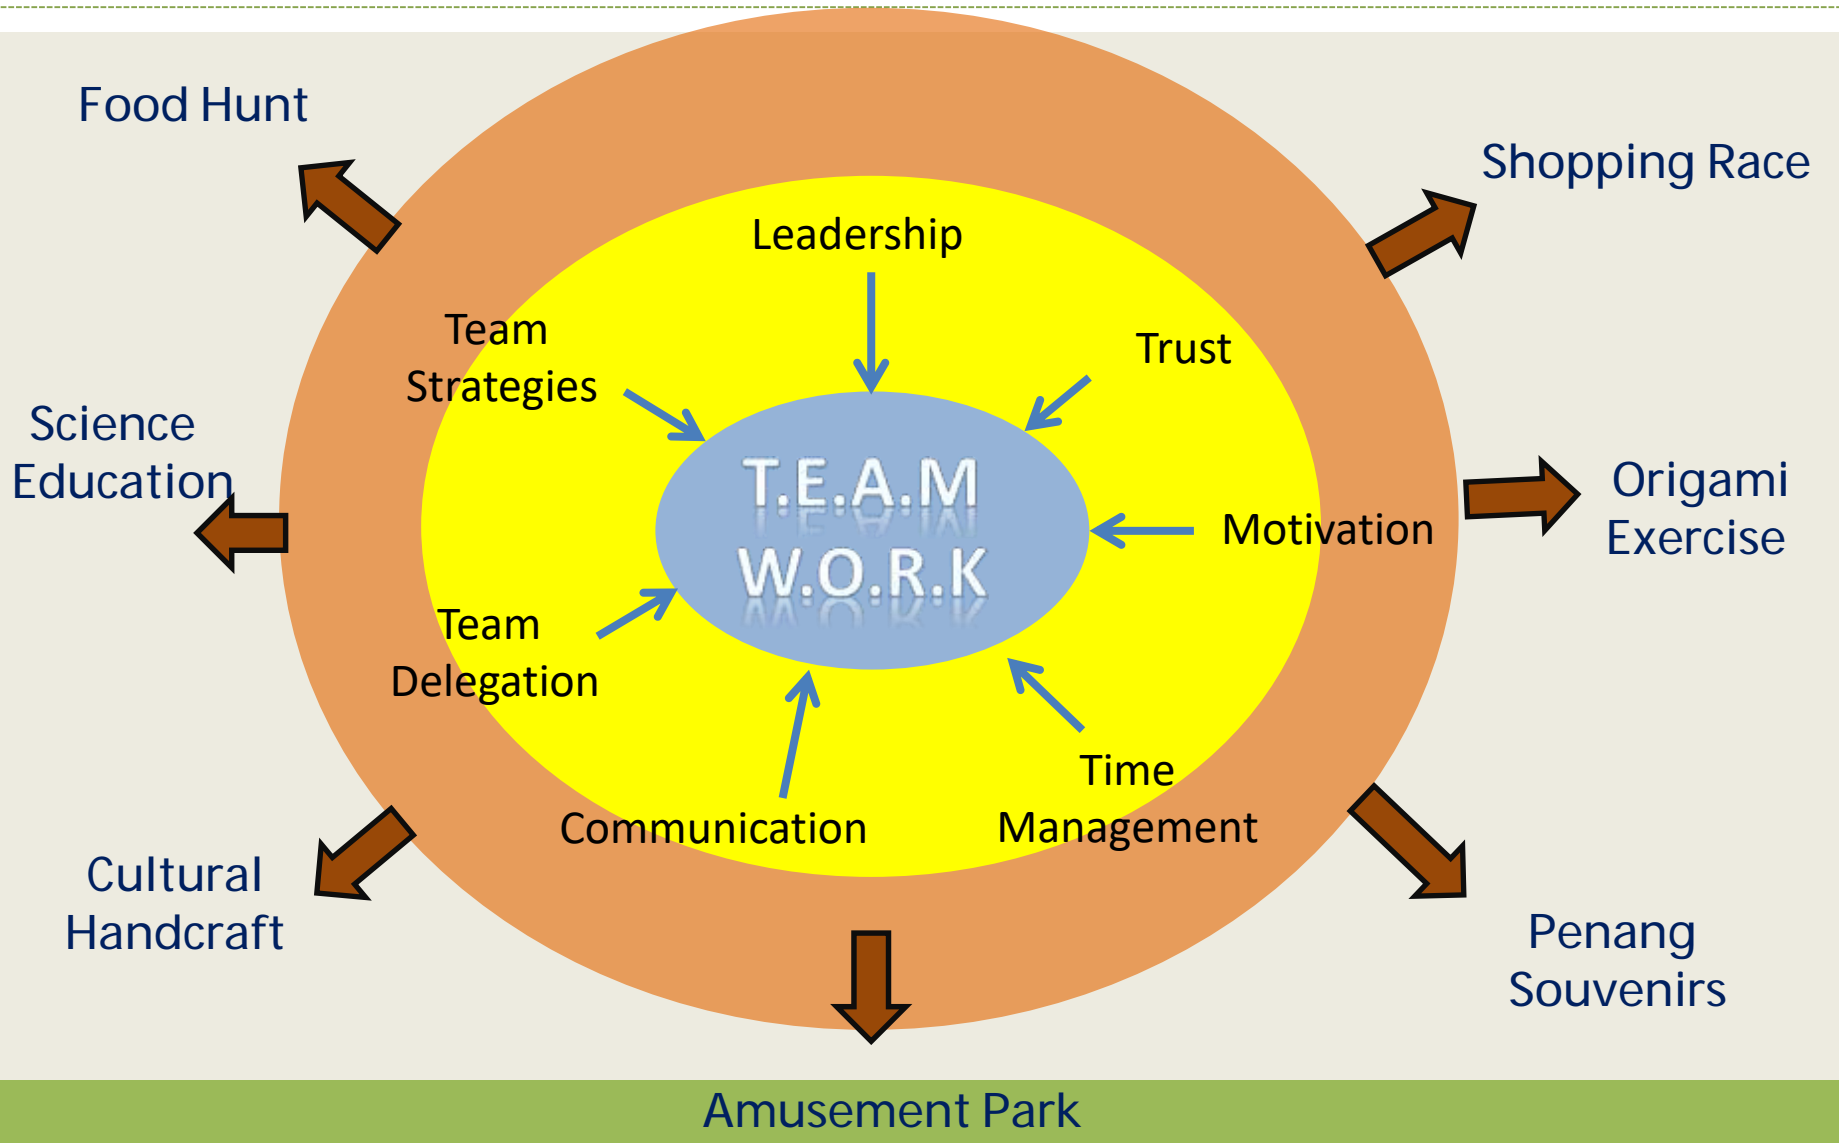

1st Avenue Mall

Indoor Shopping Malls Hunt

Komtar Walk

Prangin Mall

Komtar ICT Mall

Indoor Shopping Malls Teambuilding

1 Day -Build A Winning Team Workshop

No	Time	Period	Activities
1	8:30am-9:00am	30mins	Breakfast Refreshment
2	9:00am-9:30am	30mins	Introduction & Ice-Breaking Session
3	9:30am -12:30pm	3 hours	Shopping Mall Hunt – Teamwork Practice
4	12:30pm-1:30pm	1 Hour	Lunch
5	1:30pm-2:00pm	30mins	Module 1 – Teamwork Assessment
6	2:00pm-3:00pm	1 hour	Module 2- Team Weaknesses <ul style="list-style-type: none">• Identify team behavioural problems & weaknesses• Find the remedies to heal the injuries
7	3:00pm-3:30pm	30mins	Tea Break
8	3:30pm-4:30pm	1 hours	Module 3 – Team Development (based on Bruce Tuckman’s Model)
9:	4:30pm-5:00pm	30mins	Module 4 – Resolving Team Conflict & Build A Winning Team